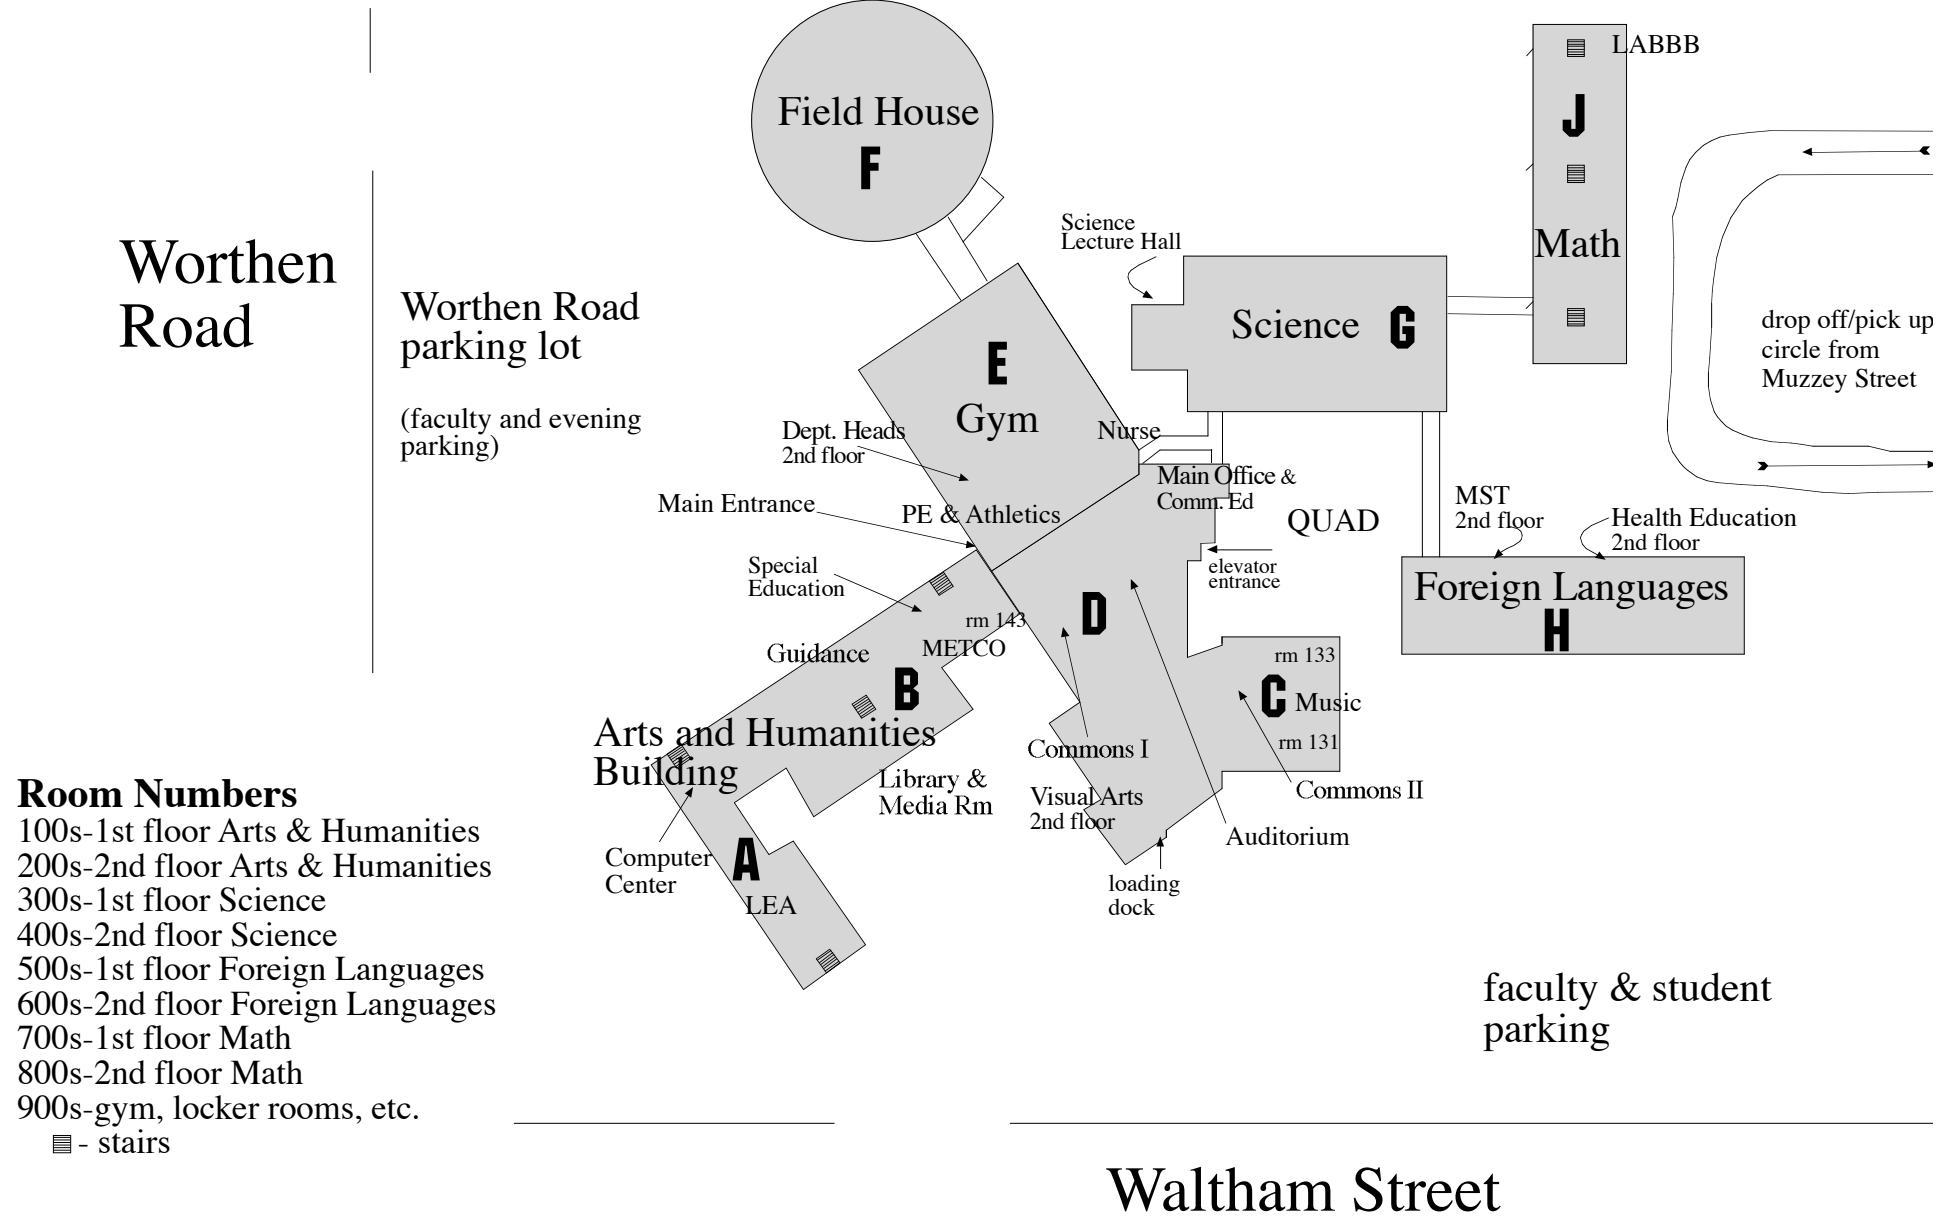

# Lexington High School Campus Guide

Worthen Road

Worthen Road parking lot  
(faculty and evening parking)

## Room Numbers

- 100s-1st floor Arts & Humanities
- 200s-2nd floor Arts & Humanities
- 300s-1st floor Science
- 400s-2nd floor Science
- 500s-1st floor Foreign Languages
- 600s-2nd floor Foreign Languages
- 700s-1st floor Math
- 800s-2nd floor Math
- 900s-gym, locker rooms, etc.

☐ - stairs

faculty & student parking

Waltham Street