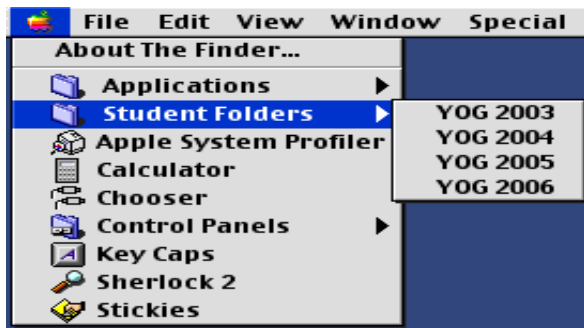

Student Server Access

LHS

The student server is in 4 partitions and is divided by Year of Graduation (YOG). Teachers may request a Drop Box for finished work on the student server. Teachers do not have access to individual student folders on this server.

For students to access the student server, they have 2 choices, the Apple Menu or the launcher.

1. Under the Apple Menu, choose Student Folders and then the student's YOG.

2. On the launcher, select Student Folders and then the student's YOG.